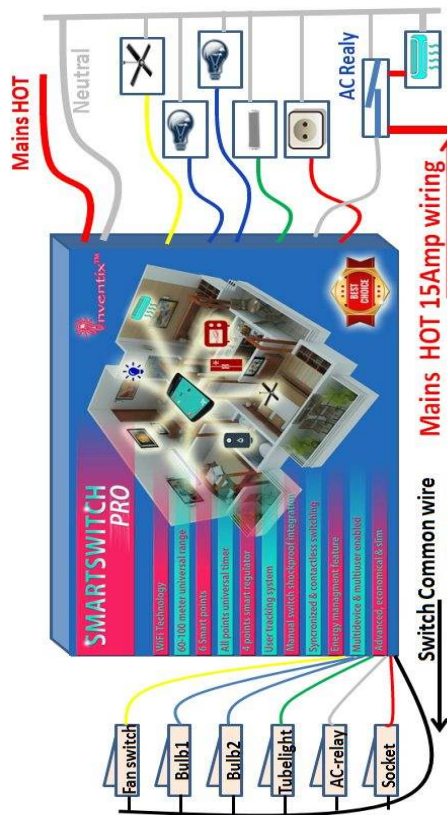

Inventix™ Technology Laboratory
A-38, S-12, Phase-6, Shiv Vihar, Delhi-110094
www.inventix.in info@inventix.in
www.youtube.com/inventix
www.goo.gl/9iq2cd
+91(0) 8298347326

Smartswitch Pro

Product Overview

Features:

- Secured WiFi technology with 60-100 m (200-300ft) universal range with cross-wall and cross-roof support to enables flexible control from anywhere in home.
- 1 fan, 2 bulbs, 1 tubelight, 1 AC-extension & 1 socket points controllable by smartphone as well switches.
- Smart Regulator in fan, bulb and tubelight points.
- Smart ON/OFF timer, ON/OFF time-scheduler to 6 points.
- Extended to 7 smartswitches & 10 users in APPs
- User tracking and self control enabled for self control on your movement inside your home.
- 6 existing manual switches integration to converts your 220VAC switch into 5VDC to protect from shock.
- Contactless & Synchronized switching
- Easy installable with existing wirings & setups
- Smart energy management system to save energy upto 60-70%

Maximum Ratings and Cautions:

| Parameters | Values |
|-----------------------------|---|
| Maximum Power per point | 300 Watts |
| Maximum smartswitch Power | 1000 Watts |
| Maximum AC Input voltage | 280 VAC |
| Maximum total input current | 5 Amps |
| Maximum operating range | 60-100 meters 200-300 feets cross-wall cross-roof depending on the power status and type of phone |
| Dimensions (LBH) | L 90mm, B 70mm, H 25mm |

Installation Guide:

- Subscribe to official YouTube channel www.youtube.com/inventix for smartswitch installation and APPs guide videos
- Go to www.goo.gl/9iq2cd for inventix playstore page for APPs installation or search accordingly on playstore.
- For more information website: www.inventix.in
- Write us at email: info@inventix.in