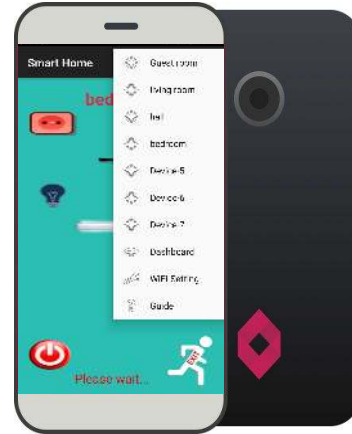

Inventix™ Technology Laboratory
A-38, S-12, Phase-6, Shiv Vihar, Delhi-110094
www.inventix.in info@inventix.in
www.youtube.com/inventix
www.goo.gl/9iq2cd
+91(0) 8298347326